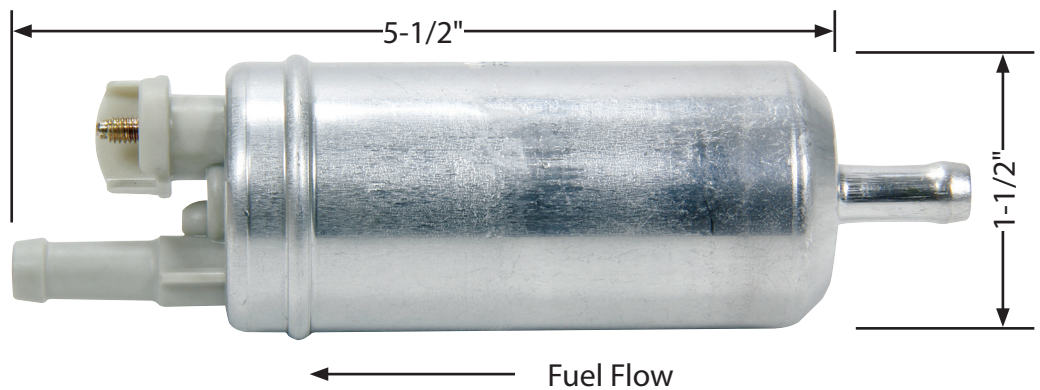

Part No. ALL40320

Electric Fuel Pump

High flow, low pressure electric fuel pump equipped with a 5/16" inlet/outlet. The pump flows 18 gph at 4.0 PSI, 5.5 PSI maximum. Includes a rubber padded mounting bracket and two heavy duty hose clamps. Rated 12V/5 amps. Overall length is 5-1/2" x 1-1/2" wide.

Related Components:

ALL40322.....Mounting Bracket to 1-1/8" Tubing

REV042624

Allstar Performance 8300 Lane Dr., Watervliet, MI 49098
Phone: (269) 463-8000 Fax: (800) 772-2618 www.allstarperformance.com