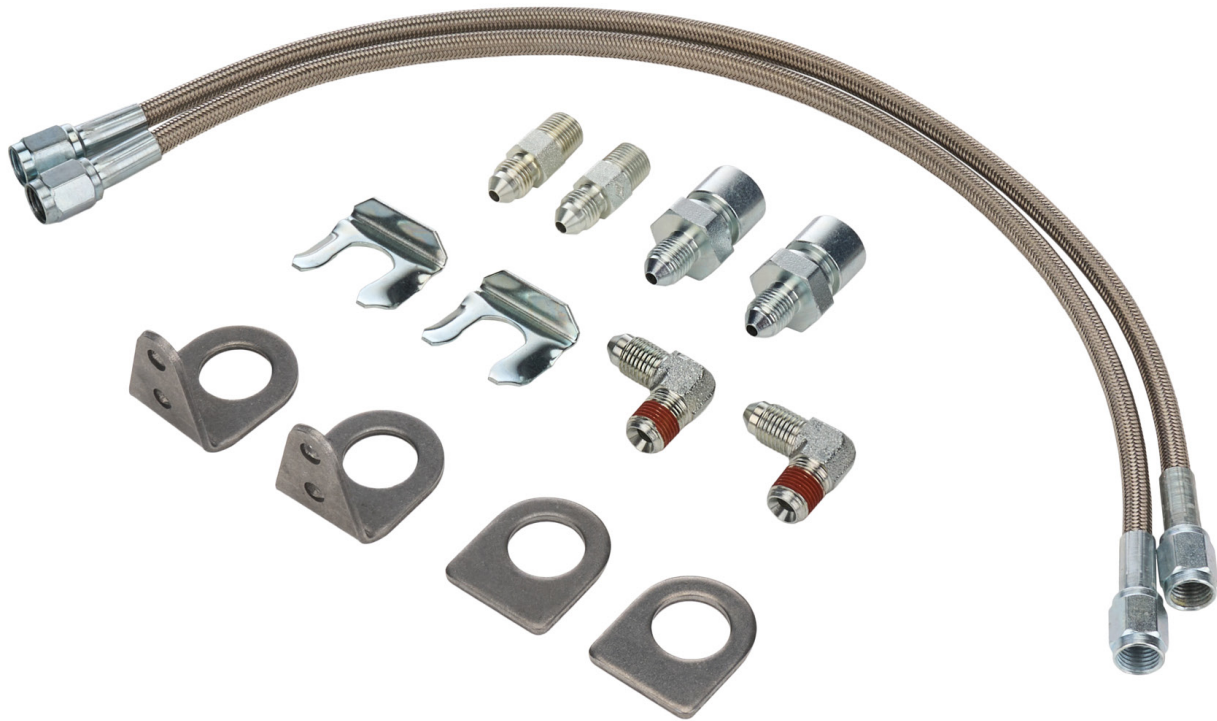

Part No. **ALL42048**

Brake Hose Kit for Wilwood/Strange Calipers

ALL42048

Kit includes everything necessary to complete the connection between 3/16" steel brake line and Wilwood or Strange brake caliper for one axle. Kit includes two brake line adapter fittings, steel weld-on and steel bolt-on tabs, retainer clips, straight and 90° caliper fittings and 15" #3 braided steel hoses.