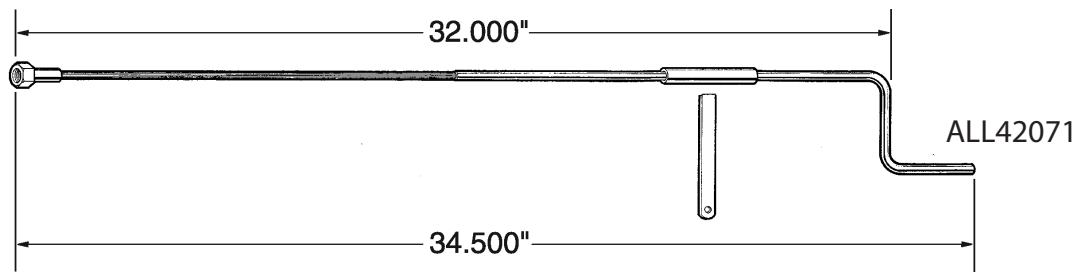

Part No. ALL42070
ALL42071
ALL42072

Brake Bias Adjusters

Adjust brake bias from the driver seat to compensate for changing track conditions. Adjusters mount to balance bars with 3/8"-24 threads.

Part No.	Description
ALL42070.....	Crank-Style Adjuster 27-1/2" OAL
ALL42071.....	Crank-Style Adjuster 34-1/2" OAL
ALL42072.....	Knob Style Adjuster with 5ft Cable

ALL42071

Replacement Parts:

ALL99116.....Replacement Cable Assembly

REV042320

Allstar Performance 8300 Lane Dr., Watervliet, MI 49098
Phone: (269) 463-8000 Fax: (800) 772-2618 www.allstarperformance.com