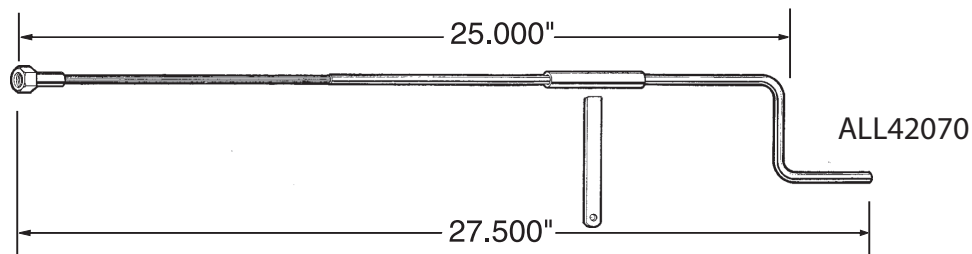

Part No. ALL42070
 ALL42071
 ALL42072

Brake Bias Adjusters

Adjust brake bias from the driver seat to compensate for changing track conditions. Adjusters mount to balance bars with 3/8"-24 threads.

Part No.	Description
ALL42070.....	Crank-Style Adjuster 27-1/2" OAL
ALL42071.....	Crank-Style Adjuster 34-1/2" OAL
ALL42072.....	Knob Style Adjuster with 5ft Cable

ALL42072

ALL42071

ALL42070

ALL42071

ALL42070

Replacement Parts:

ALL99116.....Replacement Cable Assembly

REV042320