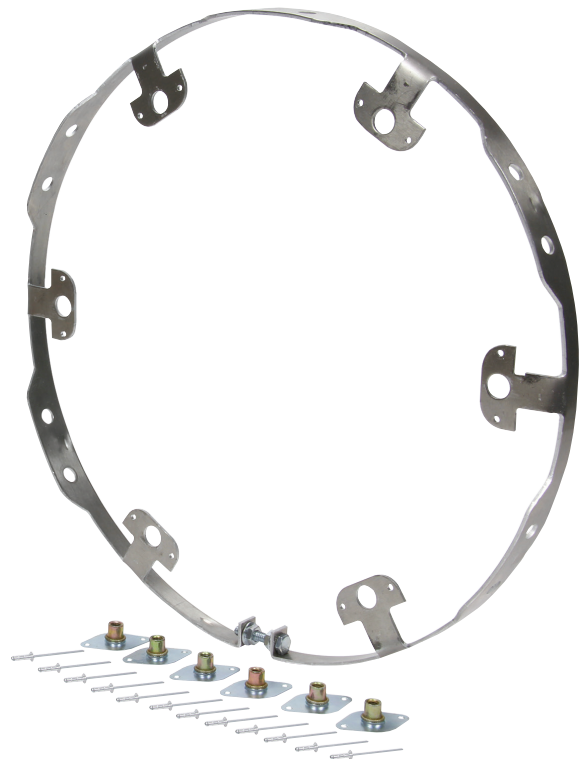

Part No. ALL44247-44253

6 Fastener Wheel Rings

Wheel ring fits non-beadlock wheels by securing to the inside lip of most racing wheels to provide a mounting point for a 6 fastener wheel cover.

Ring For Cover With Quick Turn Fasteners

ALL44249.....Aluminum Flat Style Ring

Ring For Cover With Bolt-On Fasteners

ALL44253.....Aluminum Flat Style Ring

ALL44249

ALL44253