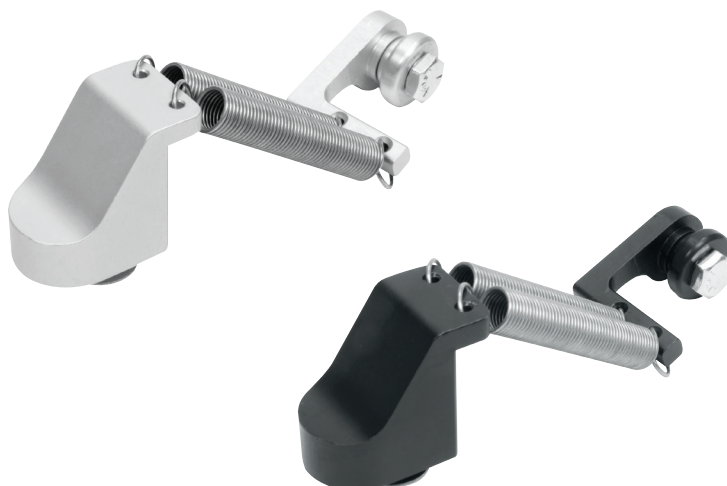

Part No. Description

ALL54194.....4150, Clear

ALL54195.....4150, Black

ALL54196.....4500, Clear

ALL54197.....4500, Black

ALL54193.....Return Springs Only, 1-Pair