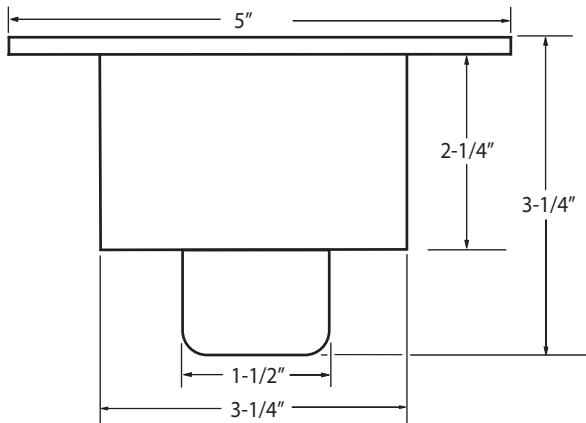

Part No. ALL56114
ALL56115

Upper Spring Cups

Steel cups work with most 5" and 5-1/2" O.D. springs and either 1" or 1-1/8" jack bolts.

Part No.	Description
ALL56114.....	5" O.D. Spring
ALL56115.....	5-1/2" O.D. Spring

"

REV040224