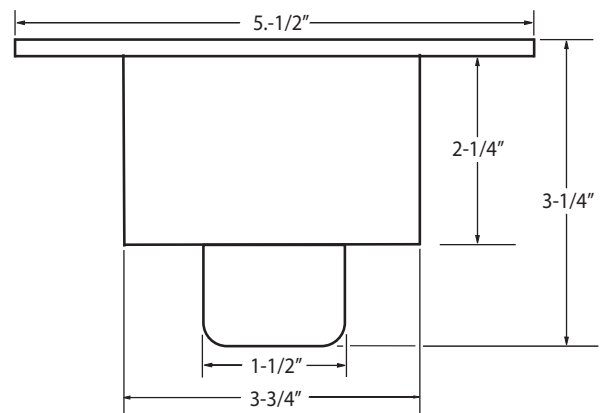

Part No. ALL56114
ALL56115

Upper Spring Cups

Steel cups work with most 5" and 5-1/2" O.D. springs and either 1" or 1-1/8" jack bolts.

Part No.	Description
ALL56114.....	5" O.D. Spring
ALL56115.....	5-1/2" O.D. Spring

"

REV040224