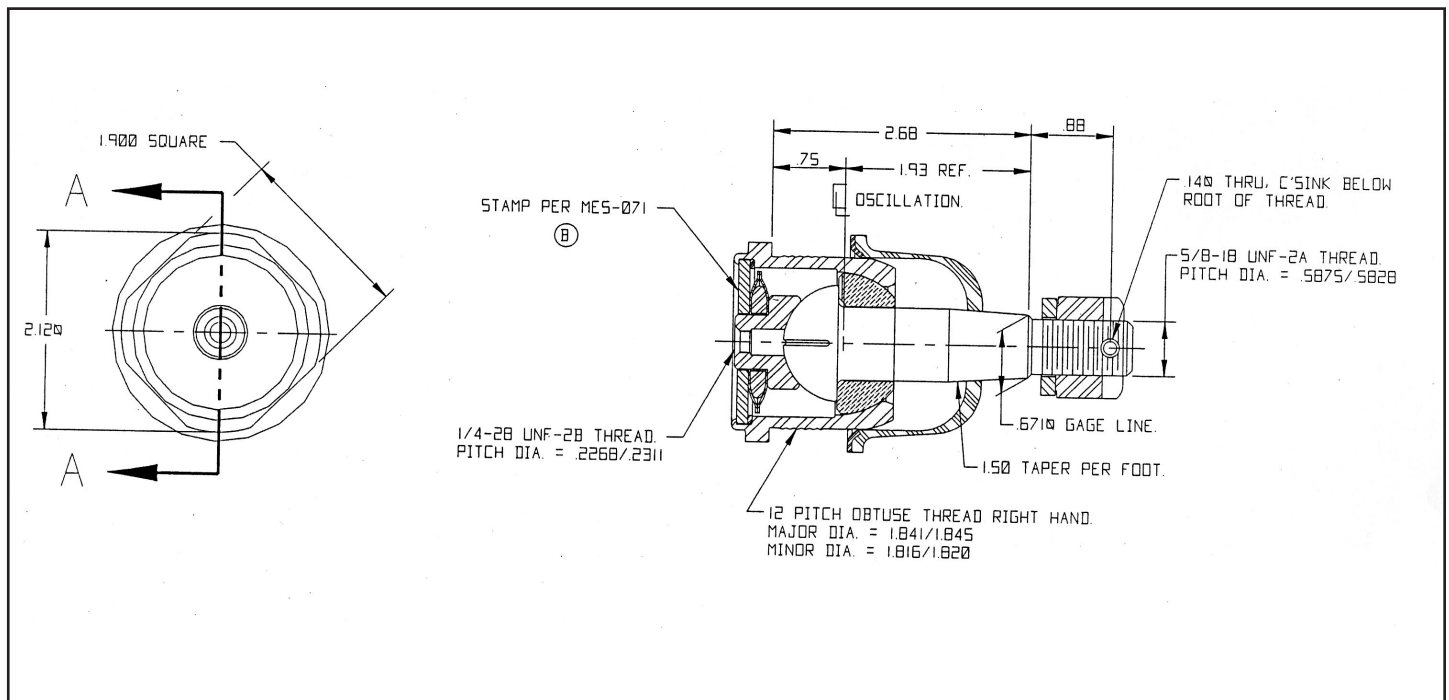

Part No. ALL56217

Screw-In Lower Ball Joint

Compatible with stock lower control arms modified with UB Machine UBM40-3303 weld-in threaded sleeve. (Replaces - Moog K719). 1-1/2" taper per foot.

Note: Actual product may appear different than product pictured.