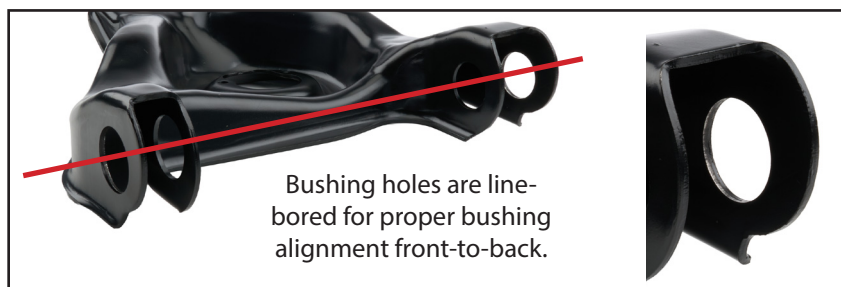

## 1978-88 Metric Lower Control Arms

Reproduction of the original control arms, these are a direct fit for 1978-88 GM Intermediate Metric/G-Body chassis and accepts stock style ball joints and control arm bushings. Arms feature bushing mounting hole centerlines that have been line-bored for proper alignment and bind-free operation.

**Part No: Description**

ALL57804.....RH

ALL57805.....LH

ALL57805  
LH

ALL57805  
Top View

ALL57804  
RH

ALL57804  
Top View

**Related Components:**