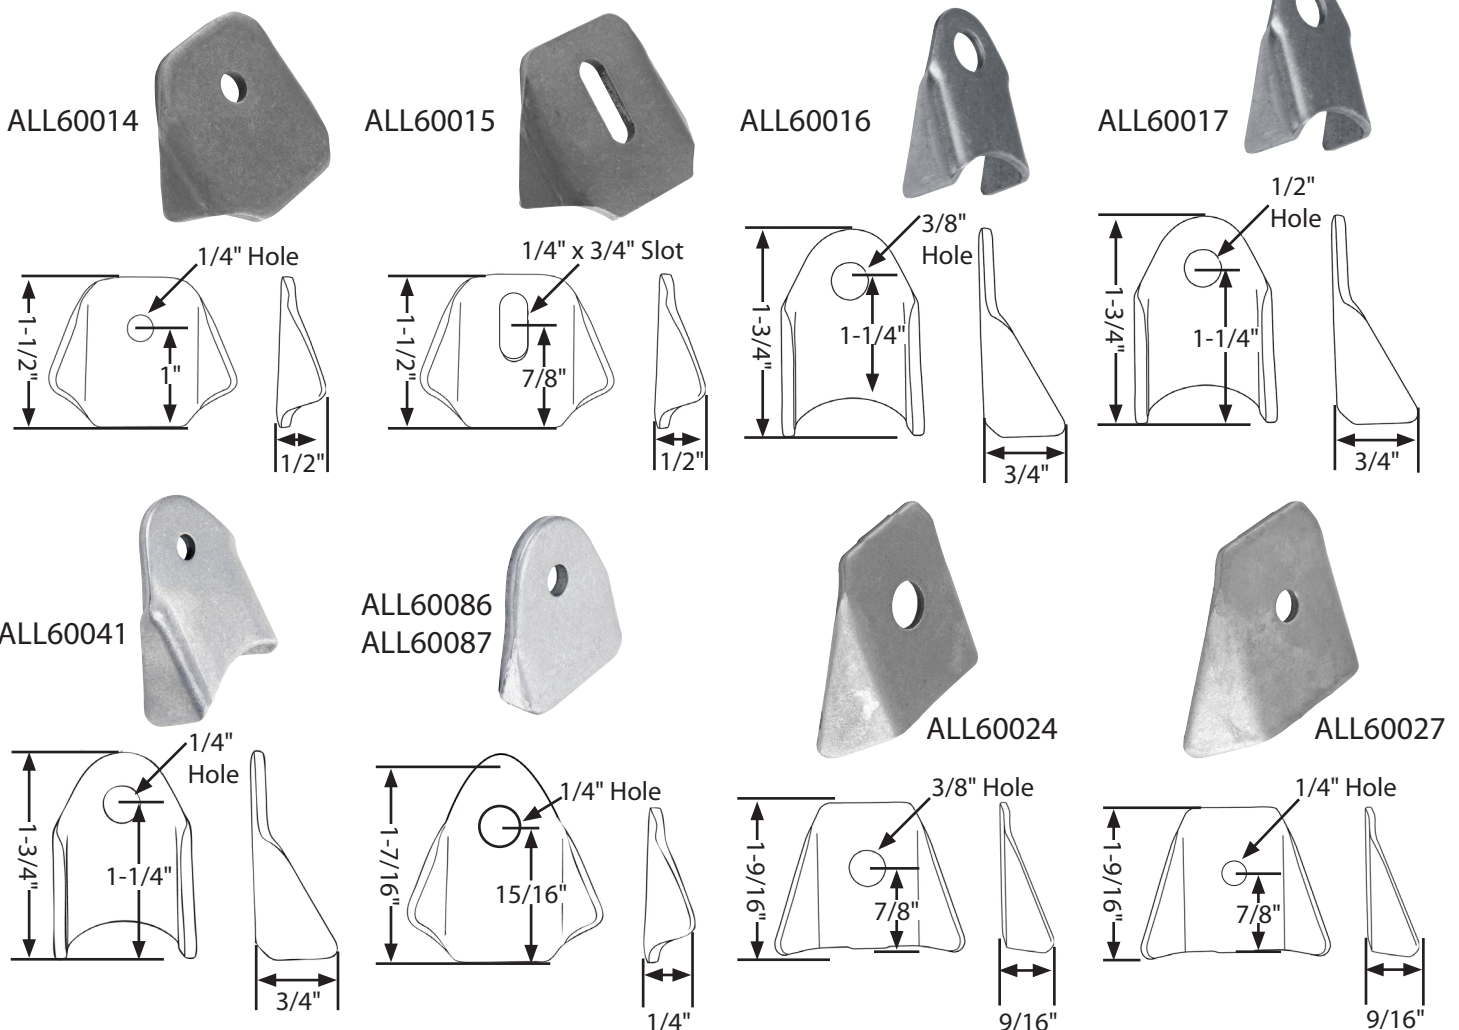

Part No. **ALL60014-60027**
ALL60041
ALL60086
ALL60087

Gusset Tabs

Mild Steel tabs have built-in gussets for added support. Choose tabs that mount parallel or perpendicular to tubing. Package of 4.

Part No.	Description	Thickness	Overall Height	Center Of Hole Height	Hole Diameter
ALL60014	Round Tube, 1/4" Hole	1/8"	1-1/2"	1"	1/4"
ALL60015	Round Tube, Slotted	1/8"	1-1/2"	7/8"	1/4" x 3/4"
ALL60016	Round Tube, 3/8" Hole	1/8"	1-3/4"	1-1/4"	3/8"
ALL60017	Round Tube, 1/2" Hole	1/8"	1-3/4"	1-1/4"	1/2"
ALL60041	Round Tube, 1/4" Hole	1/8"	1-3/4"	1-1/4"	1/4"
ALL60086	Round Tube, 1/4" Hole	.085"	1-7/16"	15/16"	1/4"
ALL60087	Round Tube, 1/4" Hole	1/8"	1-7/16"	15/16"	1/4"
ALL60024	Flat Mount, 3/8" Hole	.085"	1-9/16"	7/8"	3/8"
ALL60027	Flat Mount, 1/4" Hole	.085"	1-9/16"	7/8"	1/4"