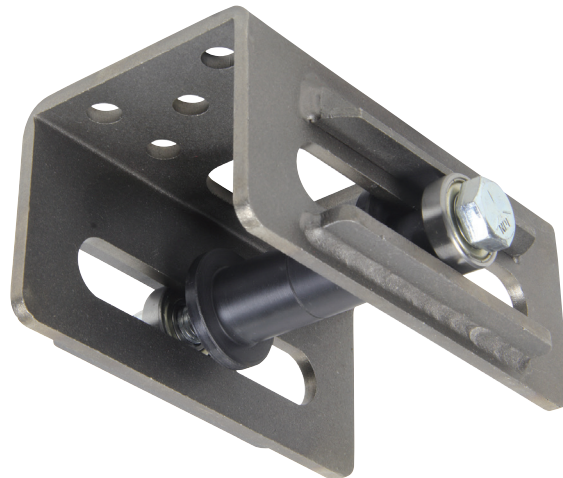

Part No. ALL60035

Leaf Spring Slider Box

Replace rear leaf spring shackles with Allstar's leaf spring slider box. Bolt-in slider box with roller bearing design eliminates leaf spring binding, freeing up car. Fits 2-1/2" wide Chrysler type leaf springs.