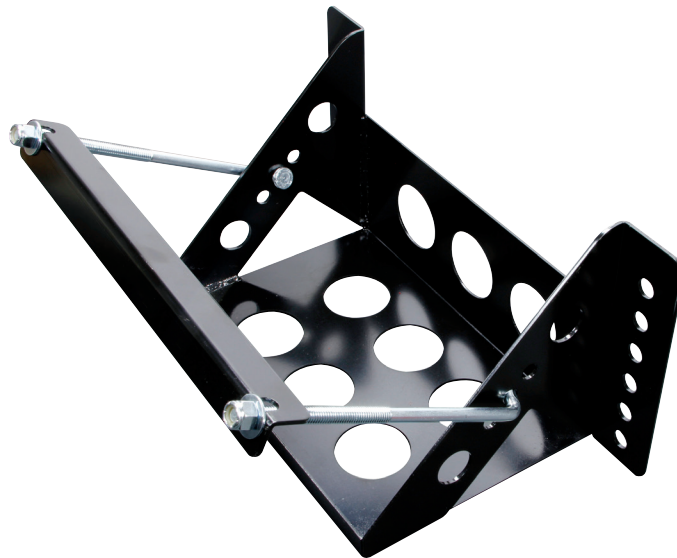

Part No. ALL76103

Black Bolt-On Battery Box

Battery box has multiple 1/2" mounting holes to bolt box directly to the frame rail, inner fender or firewall. Box can also be fastened to round tubing using clamp-on ballast brackets. Constructed of 13 gauge steel, measures 11" wide x 7" deep and includes 3/8" battery hold down hardware.

Replacement Parts:

ALL99175.....J-Bolts With Nuts, 1-Pair

Allstar Performance 8300 Lane Dr., Watervliet, MI 49098
Phone: (269) 463-8000 Fax: (800) 772-2618 www.allstarperformance.com

REV041421