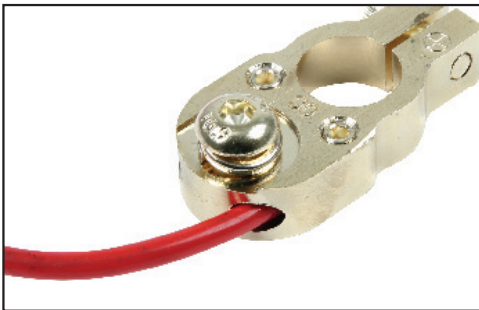

## Gold Battery Terminals

Terminals are machined from solid brass stock, 24k gold plated for maximum conductivity and feature 5/16" fasteners to secure battery cables with ring terminal ends. Top post terminals have additional provisions for attaching accessory or ground wires for a clean appearance. Sold in pairs.

Part No.	Description
ALL76120.....	Top Post
ALL76122.....	Side Post, 3/8"-16

ALL76120

ALL76122

### Ring Terminals:

ALL76116.....2 Gauge With 5/16" Hole, 1-Pair  
ALL76118.....4 Gauge With 5/16" Hole, 1-Pair

REV052824

**Allstar Performance 8300 Lane Dr., Watervliet, MI 49098**  
**Phone: (269) 463-8000 Fax: (800) 772-2618 [www.allstarperformance.com](http://www.allstarperformance.com)**