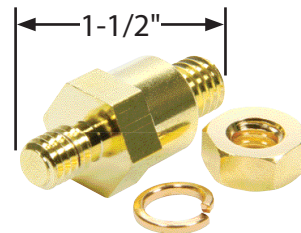

## Gold Battery Terminals

Terminals are machined from solid brass stock, 24k gold plated for maximum conductivity and feature 5/16" fasteners to secure battery cables with ring terminal ends. Top post terminals have additional provisions for attaching accessory or ground wires for a clean appearance. Sold in pairs.

Part No.	Description
ALL76120.....	Top Post
ALL76122.....	Side Post, 3/8"-16

ALL76120

ALL76122

### Ring Terminals:

ALL76116.....2 Gauge With 5/16" Hole, 1-Pair  
ALL76118.....4 Gauge With 5/16" Hole, 1-Pair

REV052824

**Allstar Performance 8300 Lane Dr., Watervliet, MI 49098**  
**Phone: (269) 463-8000 Fax: (800) 772-2618 [www.allstarperformance.com](http://www.allstarperformance.com)**